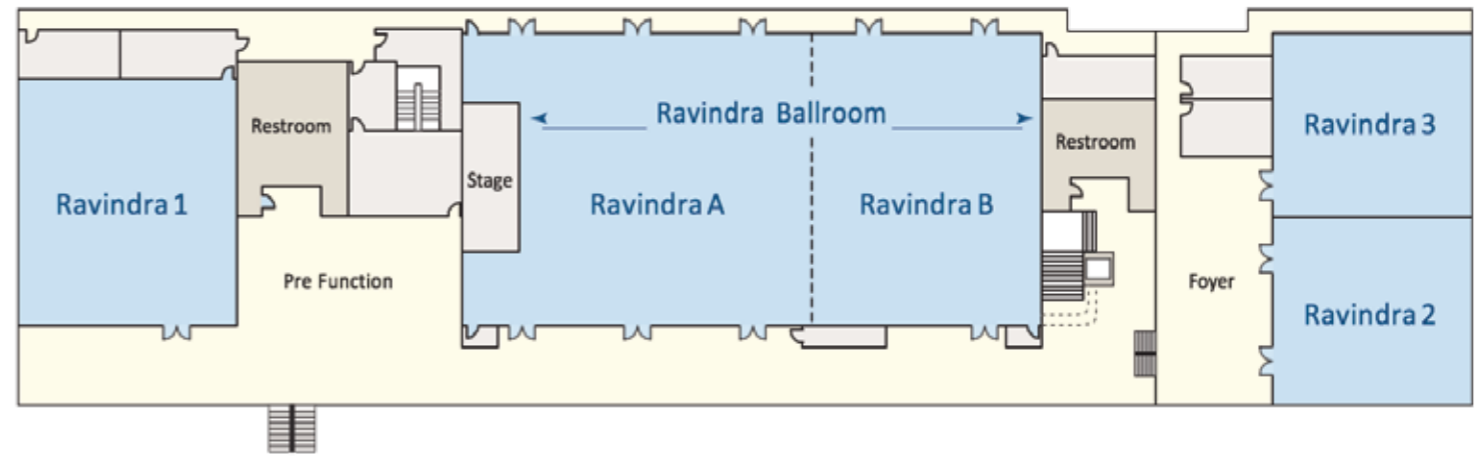

ACCOMMODATION

Total No. of Guest Rooms 277

Room Types	Size (sqm)	No.
• Superior Room	42	173
• Deluxe Room	42	91
• Family Suite	84	8
• Pool Villa 1 Bedroom	128	4
• Pool Villa 2 Bedrooms	203	1

FACILITIES

ROOM FACILITIES

Coffee and Tea Making Facilities / Bathtub & Shower Room / 24 hours Room Service / Wi-Fi Internet / Mini-bar / Hairdryer / Refrigerator / Safety Deposit Box

HOTEL FACILITIES

Internet Room / Babysitting Service / Spa / Laundry

OTHER CAPABILITIES AND SERVICES

Outdoor Catering (Systems, Staff, Equipment, Etc.)	Yes
Theme Parties	Yes
Team Building Activities	Yes

FOOD AND BEVERAGE OUTLETS

NAMES OF RESTAURANTS	CUISINE TYPE	CAPACITY (NO. OF SEATS)
Raveena All Day Dining	Thai & International Cuisine	350
Reva Beach Restaurant	International / Seafood Cuisine	110
The Reef Mediterranean	Mediterranean Cuisine	54
Praotawan Lobby Lounge	Drinks / Bakery / Snacks	16
Solaris Pub & Sports Bar	Drinks / Snacks	51
Splash Pool Bar	Drinks / Snacks	15